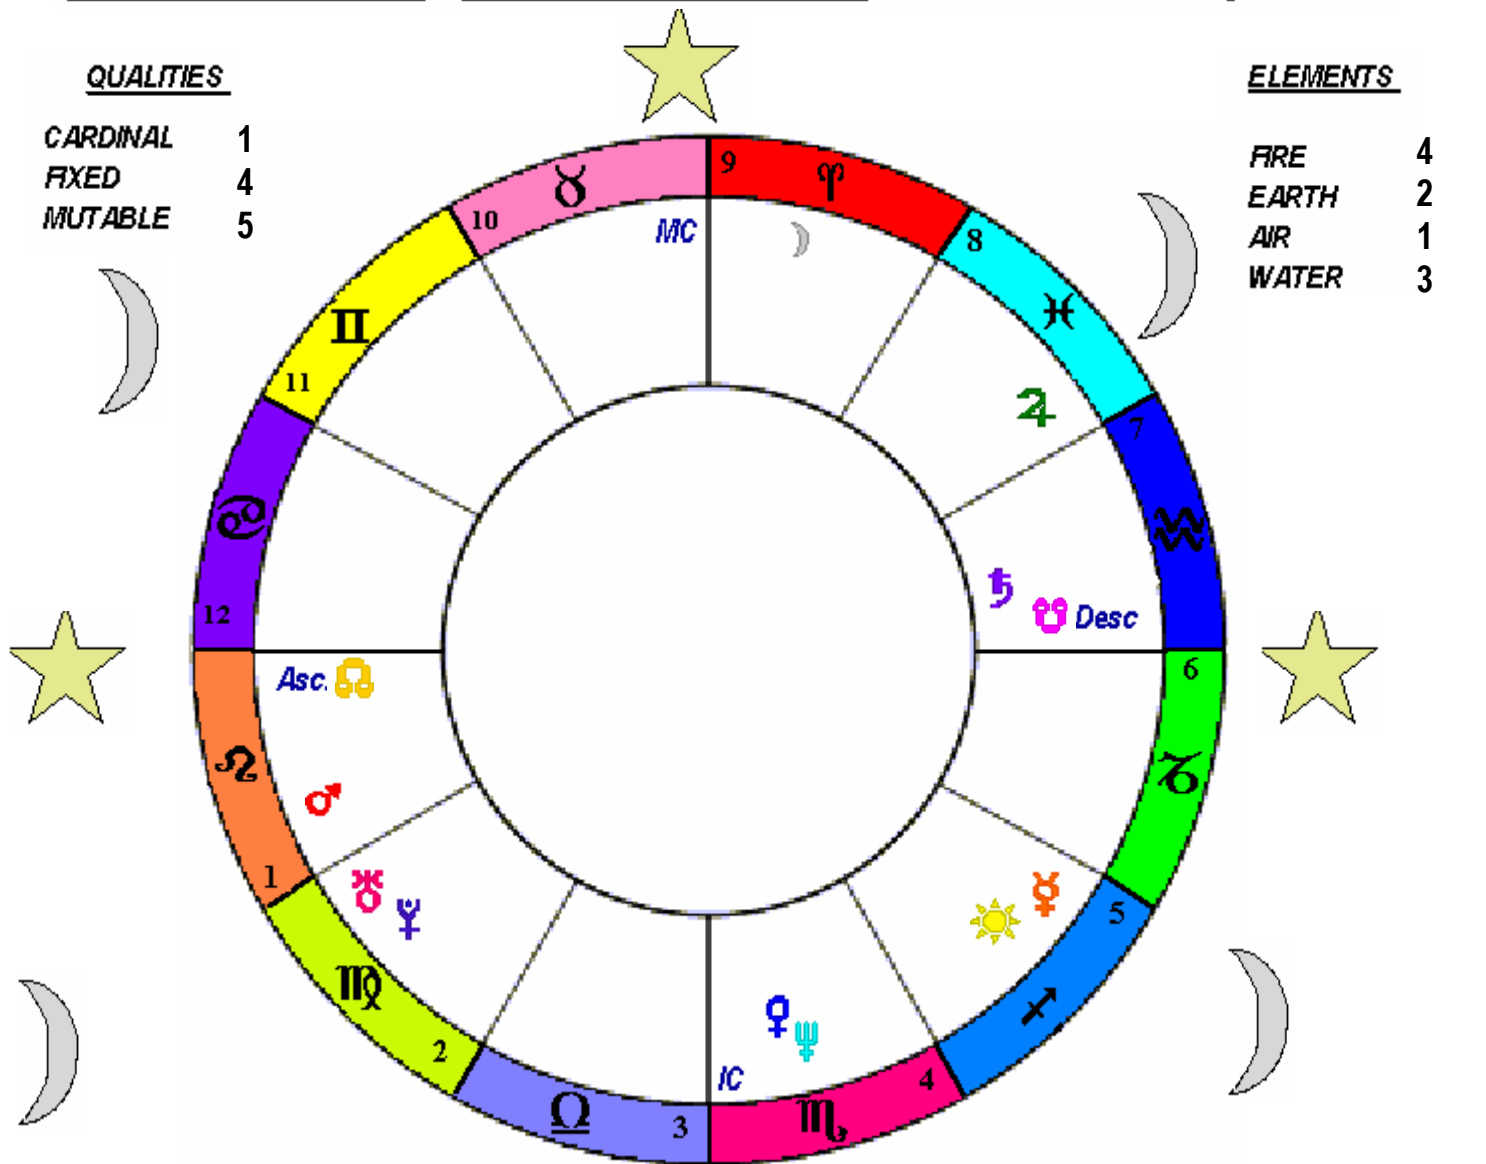

AstrologyMix[™].co.uk

it's the mix that makes us unique

Western Birthchart for A FEMALE Date of Birth 7/12/1962

Time if known 21.00 Place of Birth Farnborough Lat 51.35° N Long 00.06° E

QUALITIES

CARDINAL	1
FIXED	4
MUTABLE	5

ELEMENTS

FIRE	4
EARTH	2
AIR	1
WATER	3

Masculine	5
Feminine	5

Ascendant Planet in Ruling Planet in 5

All Signs & Symbols

- ARIES TAURUS GEMINI CANCER LEO VIRGO
 LIBRA SCORPIO SAGITTARIUS CAPRICORN AQUARIUS PISCES
 ASCENDANT *ASC* NADIR *IC* DESCENDANT *DESC* MIDHEAVAN *MC*
 SUN MOON MERCURY VENUS MARS JUPITER SATURN
 URANUS NEPTUNE PLUTO NORTH NODE SOUTH NODE
 CONJUNCTION SEXTILE SQUARE TRINE OPPOSITION
 SEMI-SEXTILE SEMI-SQUARE QUINTILE SESIQUADRATE QUINCUNX
 STELLIUM GRAND TRINE GRAND CROSS
 T-SQUARE MULTIPLE OPPOSITION