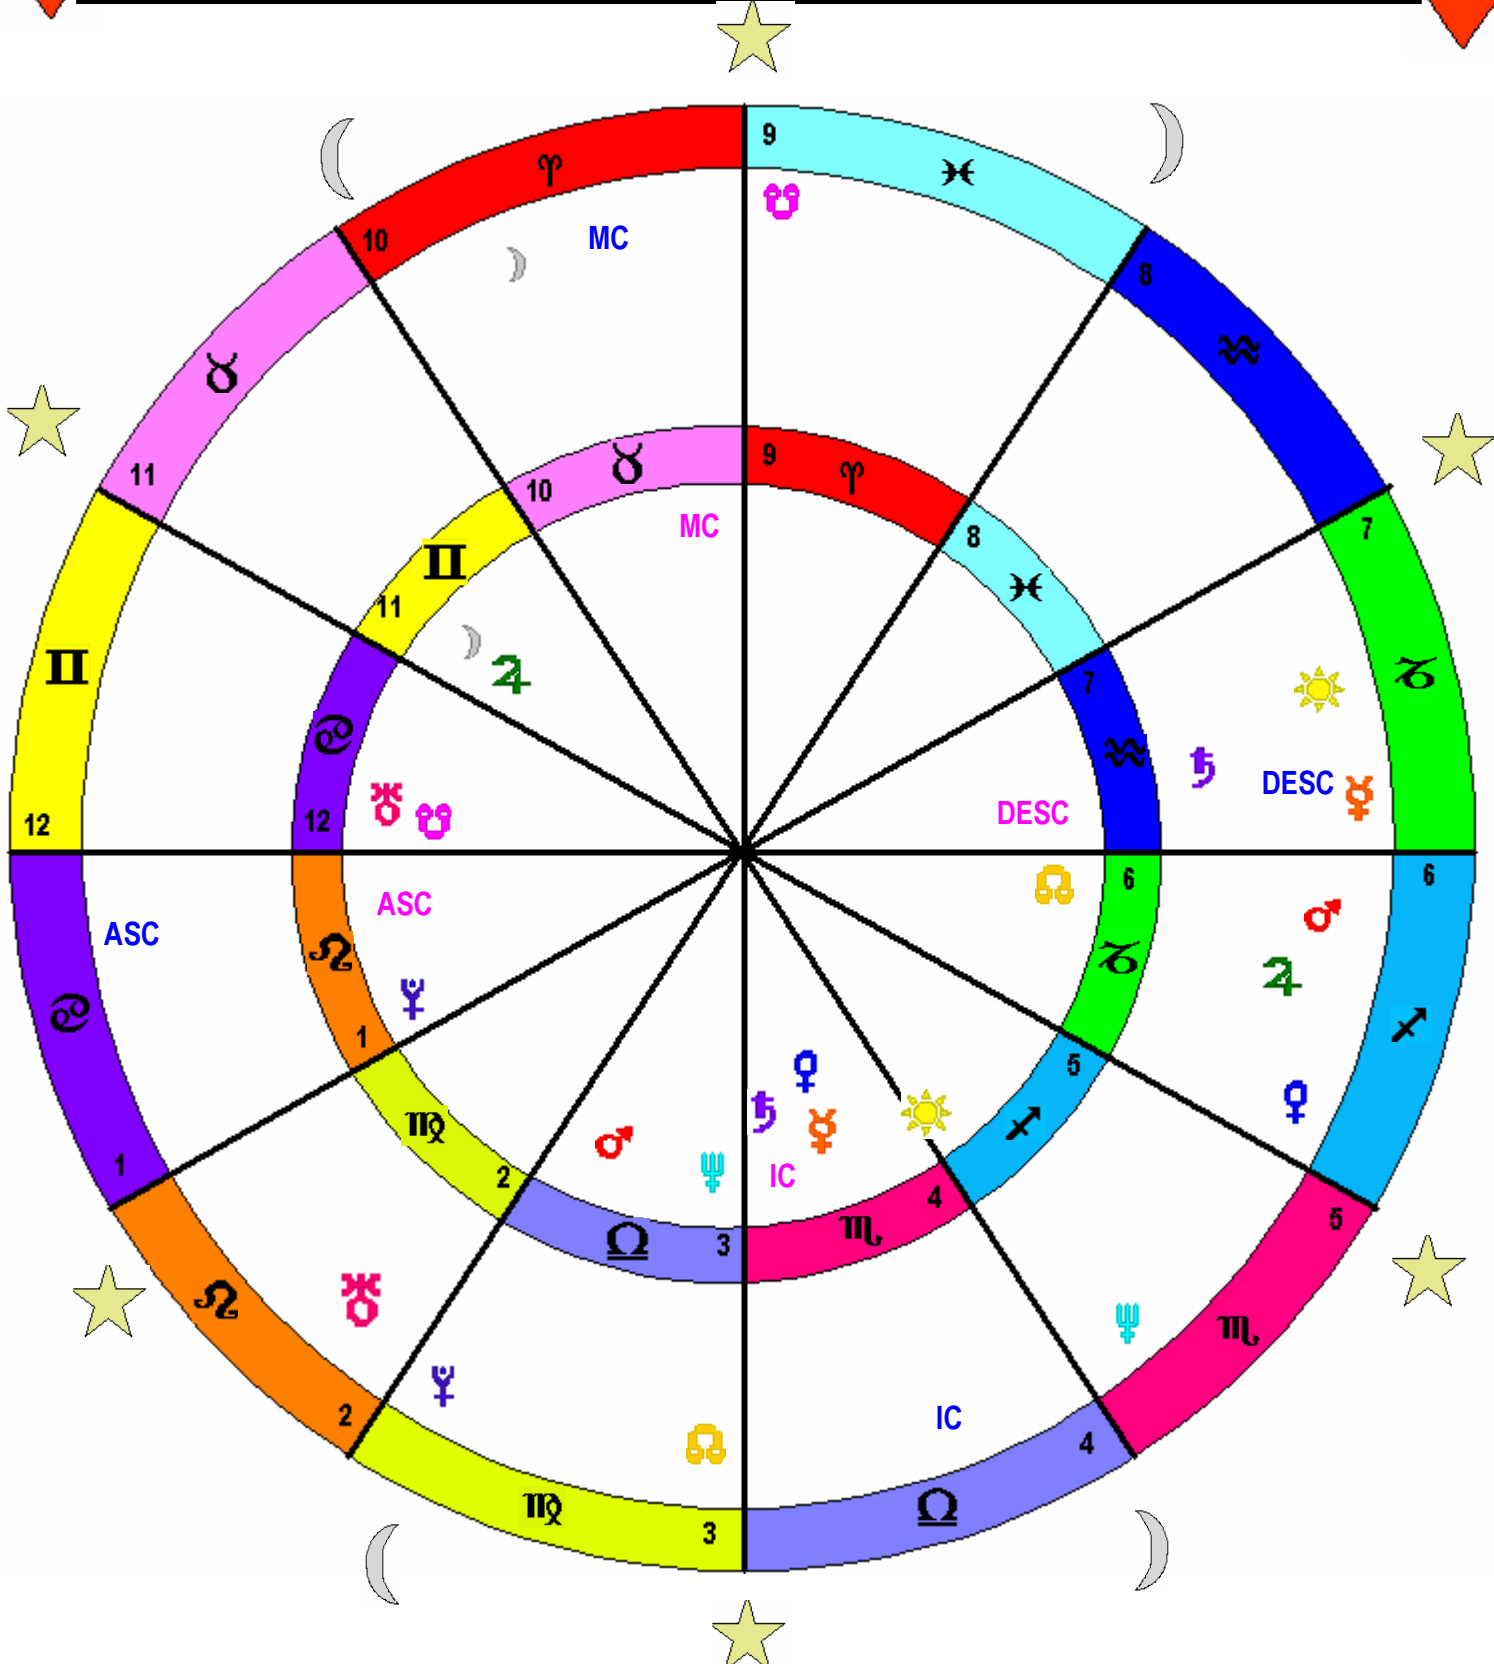

It's the mix that makes us unique

COMPATIBILITY CHART FOR

A FEMALE DOB 22.11.1953 & A MALE DOB 6.1.1960

Compatibility Chart based on Natal Planetary Positions for each partner

ARIES ♈ TAURUS ♉ GEMINI ♊ CANCER ♋ LEO ♌ VIRGO ♍
 LIBRA ♎ SCORPIO ♏ SAGITTARIUS ♐ CAPRICORN ♑ AQUARIUS ♒ PISCES ♓

ASCENDANT ASC ASC NADIR IC IC DESCENDANT DESC DESC MIDHEAVAN MC MC

SUN ☀ MOON ☾ MERCURY ☿ VENUS ♀ MARS ♂ JUPITER ♃ SATURN ♄